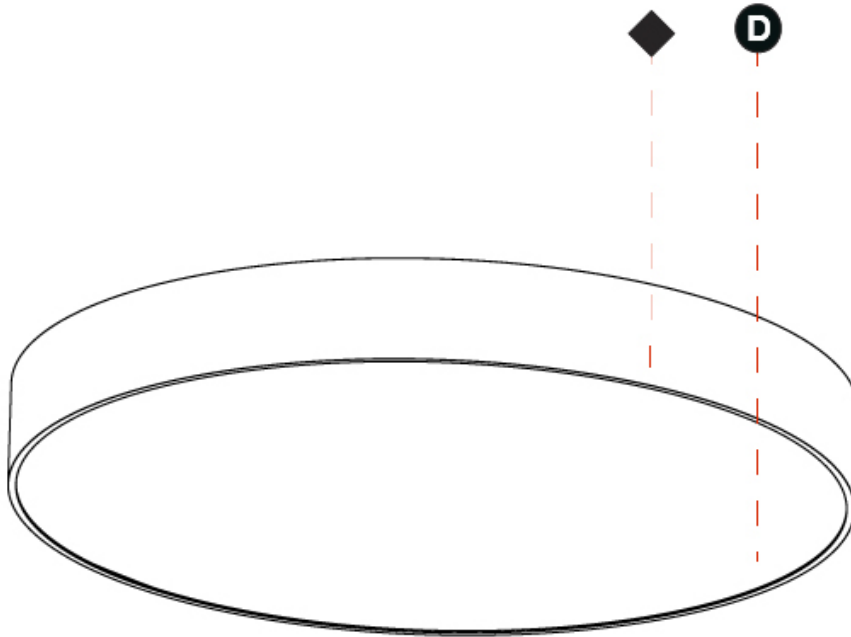

SIGN SURFACE

A3C024-

PROJECT

TYPE

SPECIFIER

QUANTITY

DATE