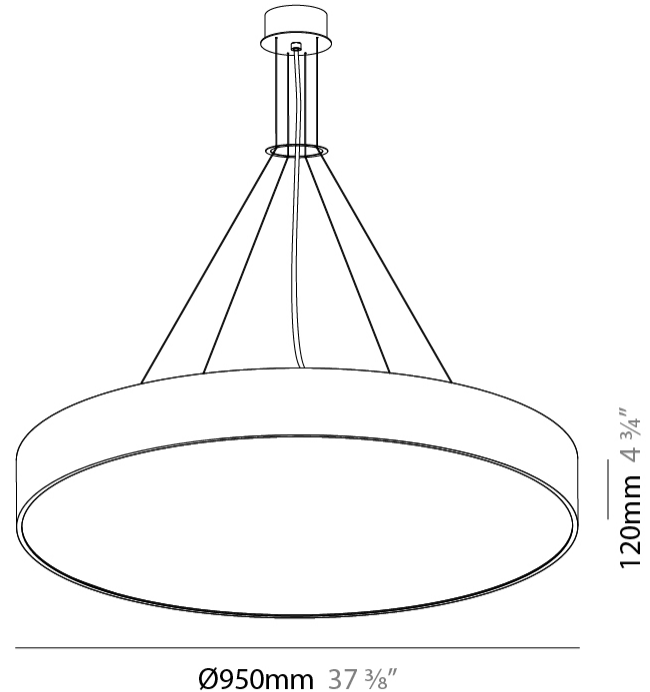

GENERAL

Series: Sign
 Brand: Prolicht
 Division: Architectural
 Mounting Type: Suspension
 Mounting Location: Ceiling
 Subcategory: Pendant

PHYSICAL

Shape: Round
 Diameter (mm): 950
 Diameter (in): 37 ³/₈
 Depth (mm): 120
 Depth (in): 4 ³/₄
 Max. Overall Height (mm): 2120
 Max. Overall Height (in): 83 ⁷/₁₆
 Light Distribution: Direct
 Weight (kg): 16.058
 Weight (lbs): 35.40
 Diffuser: PMMA - Opal or Micro-Prism
 Fixture Finish: SSR / BKV / CWI / CRY / HAB / LAG / UFT / ITA / RUA / RUR / MIC / FTG / MYG / TWT / LOD / PUS / FRO / FUP / KIA / POP / BLS / SPG / MEY / GOH / GUM / CHC / COM / ABZ / JAG / OBR / MOS / ROR
 Fixture Material: Extruded Aluminum / Steel
 Cable Details: 2000mm or 6000mm Transparent Cable

LED

Color Temperature (°K): 2700 / 3000 / 3500 / 4000
 Max. Delivered Lumen (lm): 11450 / 12319 / 12570
 CRI: >80 CRI
 Lamp Life (hrs): 50000

OPTICAL

Beam Angle: 110

RATINGS AND CERTIFICATIONS

Certified By: Certified for North American Standards
 IP rating: IP20

GENERAL

Series: Sign
Brand: Prolicht
Division: Architectural
Mounting Type: Suspension
Mounting Location: Ceiling
Subcategory: Pendant

PHYSICAL

Shape: Round
Diameter (mm): 470
Diameter (in): 18 1/2
Height (mm): 120
Depth (mm): 120
Height (in): 4 3/4
Depth (in): 4 3/4
Max. Overall Height (mm): 2120
Max. Overall Height (in): 83 7/16
Light Distribution: Direct
Weight (kg): 5.2
Weight (lbs): 11.464
Diffuser: PMMA - Opal or Micro-Prism
Fixture Finish: SSR / BKV / CWI / CRY / HAB / LAG / UFT / ITA / RUA / RUR / MIC / FTG / MYG / TWT / LOD / PUS / FRO / FUP / KIA / POP / BLS / SPG / MEY / GOH / GUM / CHC / COM / ABZ / JAG / OBR / MOS / ROR
Fixture Material: Extruded Aluminum / Steel
Cable Details: 2000mm or 6000mm Transparent Cable